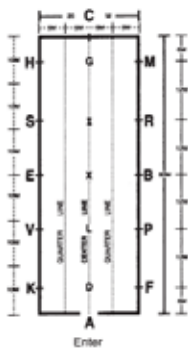

DRESSAGE ARENAS

STANDARD ARENA
(20m x 60m)

DIAGONAL LENGTH
63.25m = 207' 6"

Jury