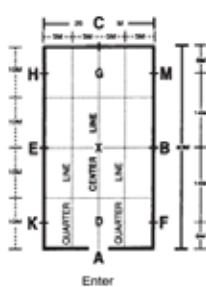

SMALL ARENA
(20m x 40m)

DIAGONAL LENGTH
44.72m = 146' 9"

Jury